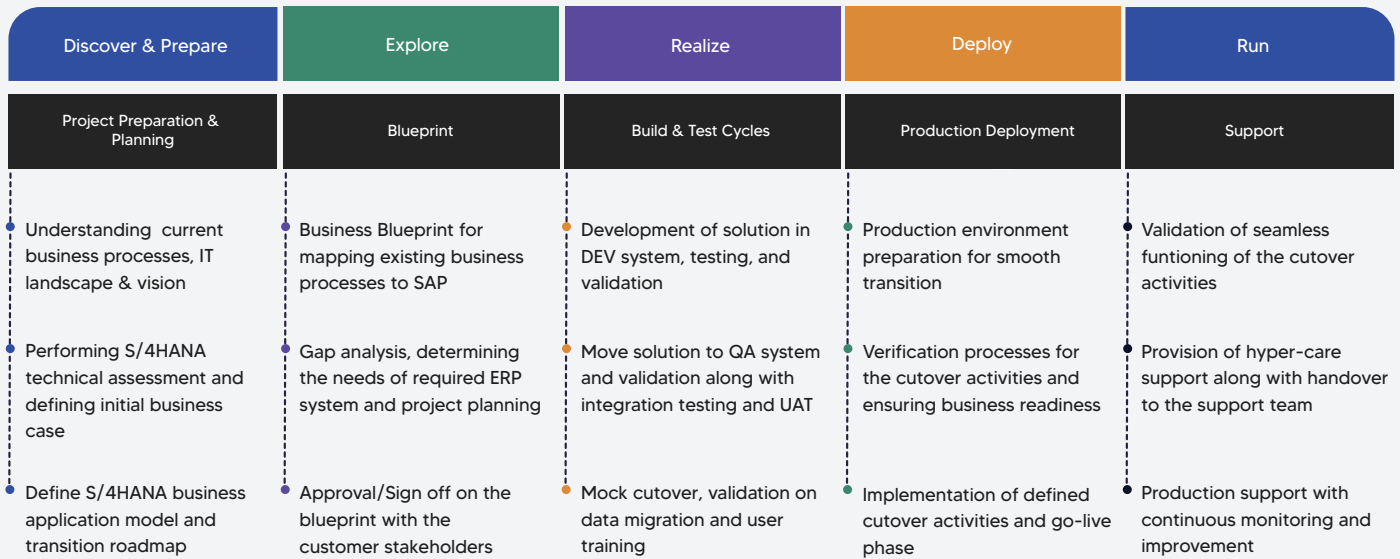

Transform and optimize the heartbeat of your business processes with kellton:

S/4HANA assessment and SAP roadmap consulting

Greenfield SAP implementation

Brownfield implementation (conversion from ECC to S/4HANA)

Selective data transition and data management

Mission-critical SAP landscape optimization

Our approach to SAP S/4HANA implementation

About Us

We are a pioneer in SAP S/4HANA migration, implementation and consulting with 13+ years of SAP experience and cutting-edge digital transformation solutions. We are among the few SAP partners backed by dedicated expertise and SAP-certified Partner Center of Expertise certification.

SAP activate methodology

Our esteemed clientele

Success stories

Making manufacturing intelligent with S/4HANA greenfield implementation

With over 80 years of legacy and more than 9000 worker, our client was challenged by manual processes and a fragmented business environment. We delivered a transformation from conventional to technology-driven collaborative manufacturing using an SAP S/4HANA greenfield implementation resulting in 30% quarterly increase in revenue and production and 99% on-time shipping during eight simultaneous go-live in one cutover.