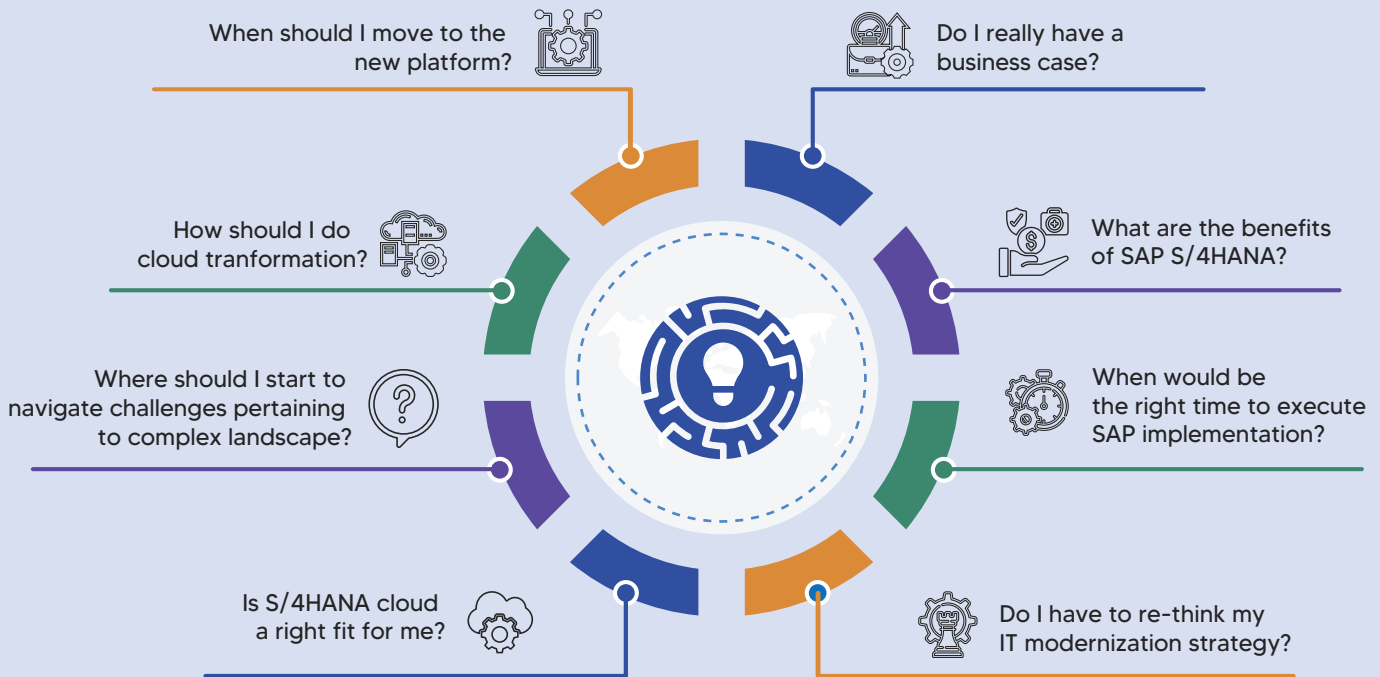

Take your ERP transformation to the next level with **SAP S/4HANA**

At Kellton, we help clients identify the ideal paths for their SAP S/4HANA migration, whether that includes migrating to the cloud, converting an existing instance to SAP S/4HANA, or migrating to a fresh SAP S/4HANA environment. We help you define the best approach to maximize your ROI with SAP S/4HANA. As early adopters of SAP S/4HANA, we have completed multiple successful SAP S/4HANA projects and have a long history of SAP ECC projects. Our team has the proven experience and expertise to help you plan and execute that critical next step forward.

As SAP's leading transformation partner, Kellton powers your intelligent enterprise transformation by building SAP-centric landscapes with zero downtime. With S/4HANA at the digital core, our world-class experts help you assess, develop, prepare, and implement SAP applications into mission-critical business systems. We prepare you for future disruptions by working on a broad range of ERP transformation challenges and help find the right answers.

SAP activate methodology

Our esteemed clientele

Success stories

Making manufacturing intelligent with S/4HANA greenfield implementation

With over 80 years of legacy and more than 9000 worker, our client was challenged by manual processes and a fragmented business environment. We delivered a transformation from conventional to technology-driven collaborative manufacturing using an SAP S/4HANA greenfield implementation resulting in 30% quarterly increase in revenue and production and 99% on-time shipping during eight simultaneous go-live in one cutover.